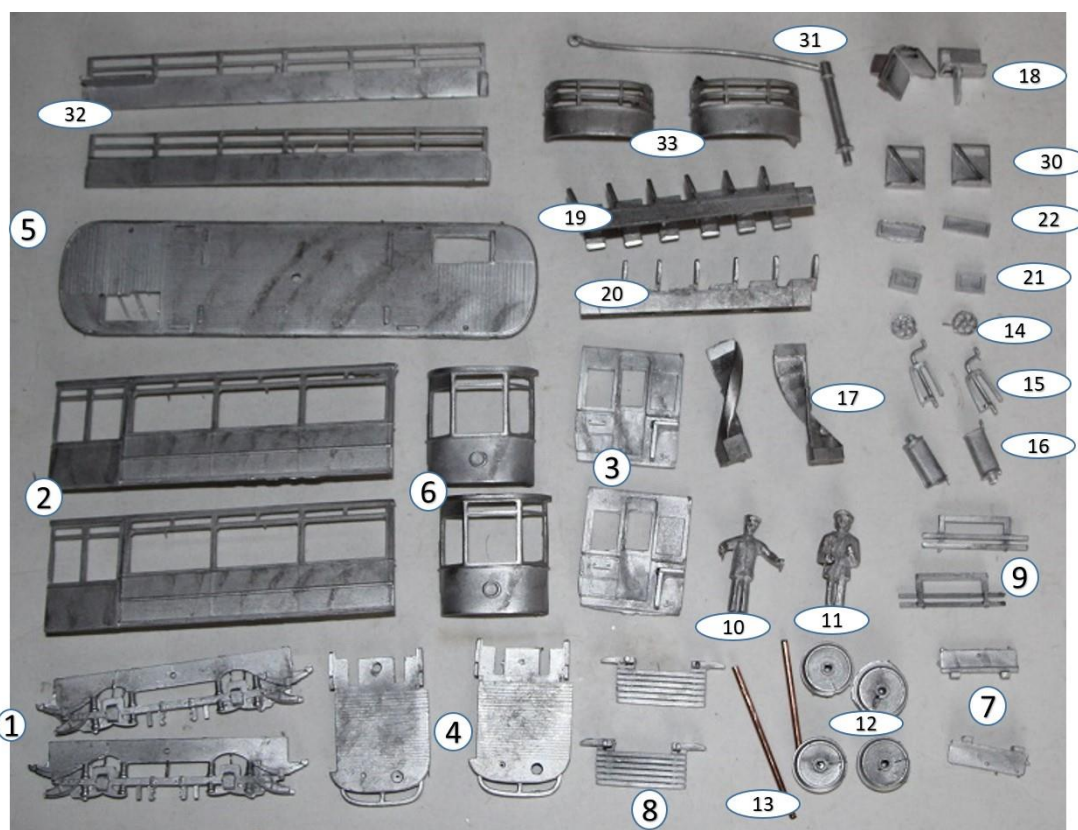

KW Trams

R492 Open Top Car

Parts

Parts List

1. Truck sides	x2
2. Saloon sides	x2
3. Bulkheads	x2
4. Platforms	x2
5. Upper floor	x1
6. Driver vestibules	x2
7. Steps	x2
8. Lifetrays	x2
9. Front lifeguards	x2
10. Driver	x1
11. Conductor	x1
12. Wheels	x4
13. Axles	x2
14. Handbrake wheels	x2
15. Brake standards	x2
16. Controllers	x2
17. Stairs	x2
18. Stair panel / seat	x2
19. Double seats	x1
20. Single seats	x1
21. Route number box	x2
22. Destination box	x2
30. Stair partition	x2
31. Trolley mast	x1

- 32. Upper deck sides x2
- 33. Upper deck ends x2

R.492 3 window open top R.493 4 window open top