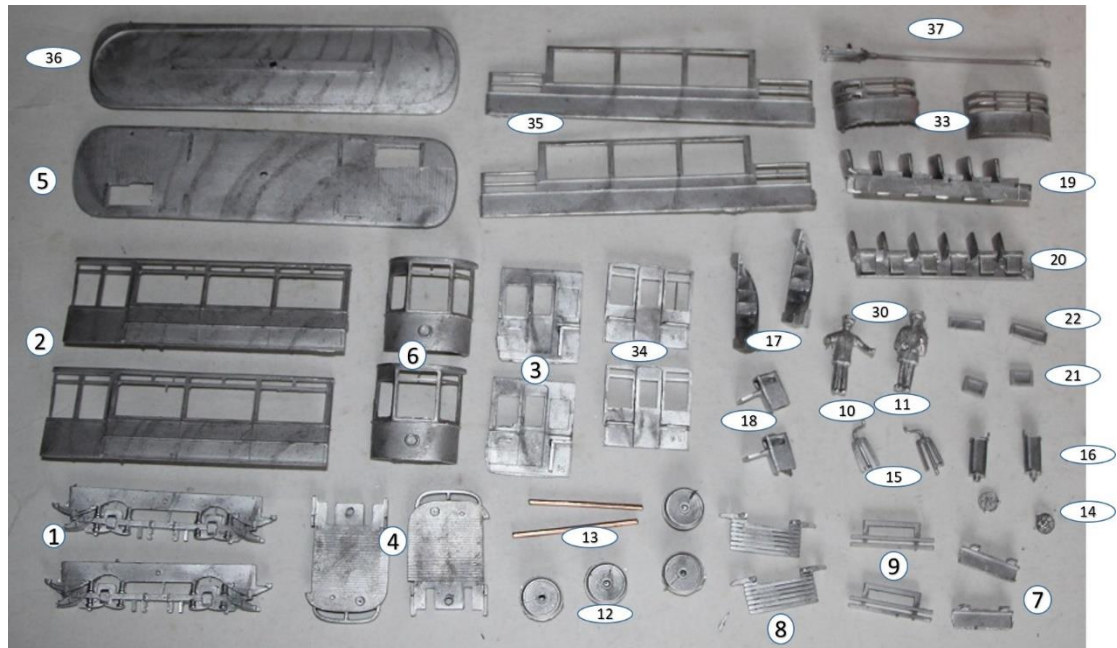

## KW Trams

### **R494 Balcony Top Car**

#### Parts

#### Parts List

1. Truck sides	x2
2. Saloon sides	x2
3. Bulkheads	x2
4. Platforms	x2
5. Upper floor	x1
6. Driver vestibules	x2
7. Steps	x2
8. Lifetrays	x2
9. Front lifeguards	x2
10. Driver	x1
11. Conductor	x1
12. Wheels	x4
13. Axles	x2
14. Handbrake wheels	x2
15. Brake standards	x2
16. Controllers	x2
17. Stairs	x2
18. Stair panel / seat	x2
19. Double seats	x1
20. Single seats	x1
21. Route number box	x2
22. Destination box	x2
33. Upper deck ends	x2
34. Upper bulkheads	x2
35. Upper sides	x2
36. Roof	x1
37. Trolley pole	x1