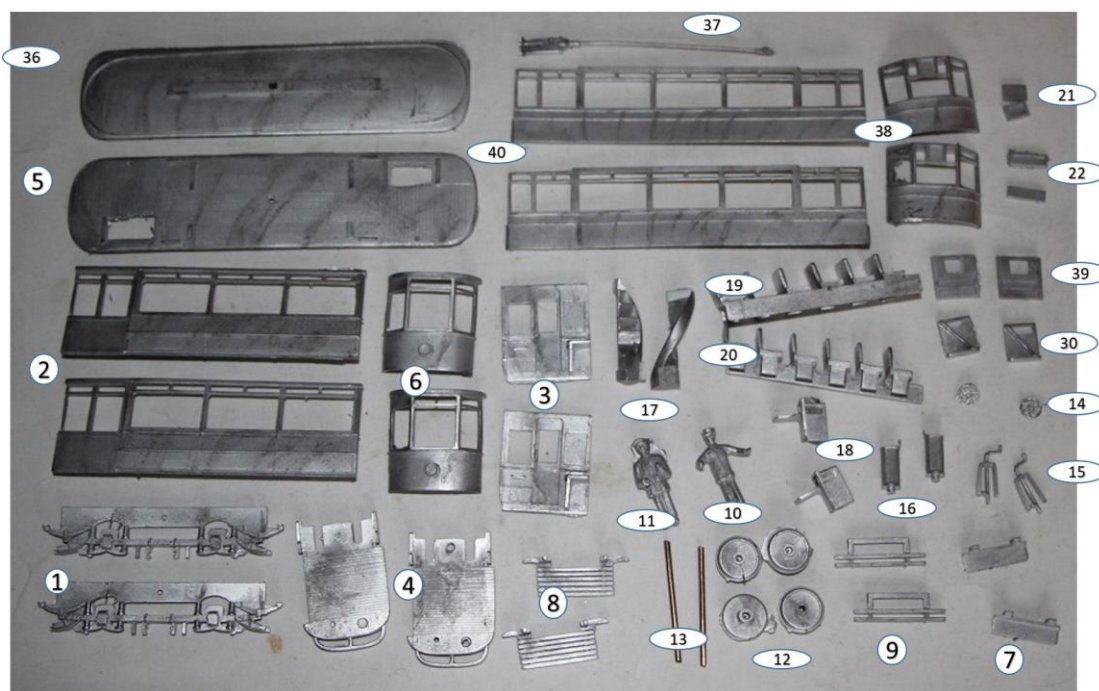

KW Trams

R497 Enclosed Top Car

Parts

Parts List

1. Truck sides	x2
2. Saloon sides	x2
3. Bulkheads	x2
4. Platforms	x2
5. Upper floor	x1
6. Driver vestibules	x2
7. Steps	x2
8. Lifetrays	x2
9. Front lifeguards	x2
10. Driver	x1
11. Conductor	x1
12. Wheels	x4
13. Axles	x2
14. Handbrake wheels	x2
15. Brake standards	x2
16. Controllers	x2
17. Stairs	x2
18. Stair panel / seat	x2
19. Double seats	x1
20. Single seats	x1
21. Route number box	x2
22. Destination box	x2
23. Stair partition	x2
24. Stair partition	x2
25. Stair partition	x2
26. Stair partition	x2
27. Stair partition	x2
28. Stair partition	x2
29. Stair partition	x2
30. Stair partition	x2
31. Stair partition	x2
32. Stair partition	x2
33. Stair partition	x2
34. Stair partition	x2
35. Stair partition	x2
36. Roof	x1
37. Trolley pole	x1
38. Upper ends	x2
39. Destination boxes	x2
40. Upper sides	x2