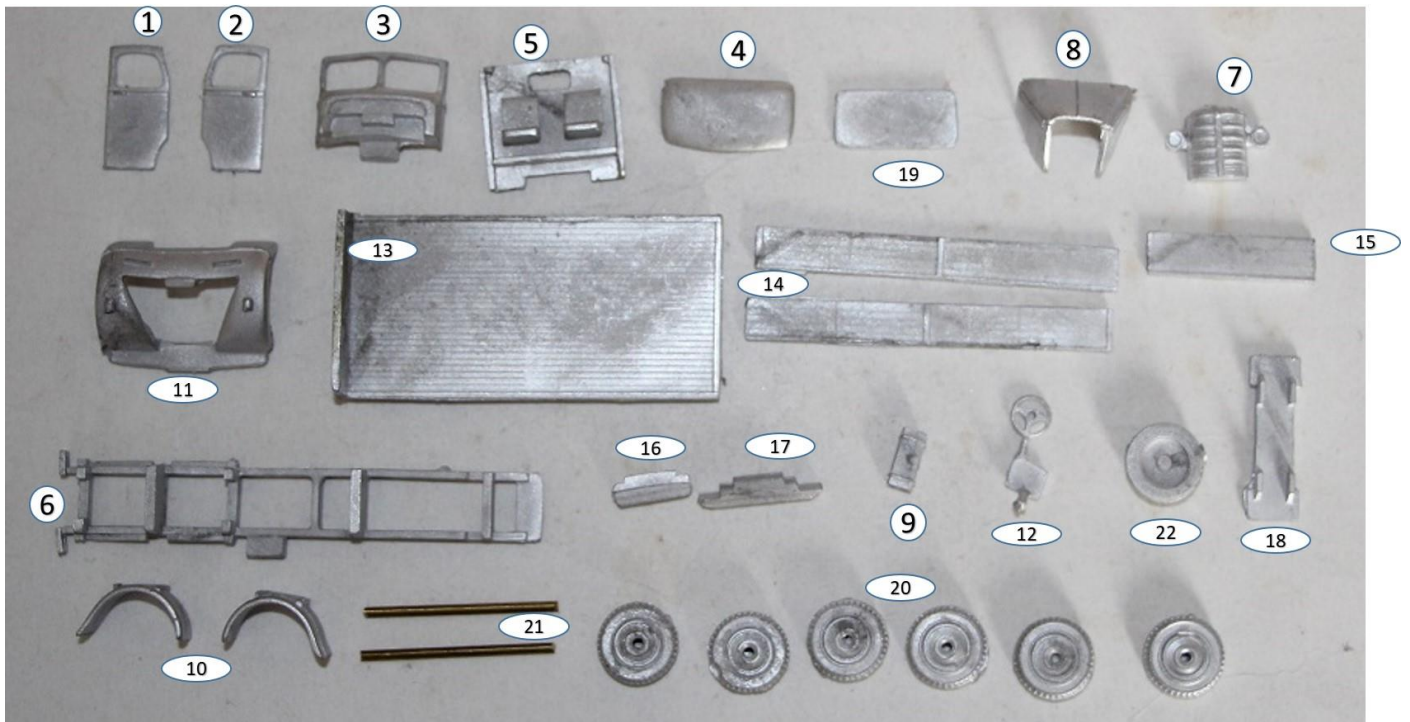

R663 GWR 1947 3T Dropside Lorry

Parts list

- | | |
|-------------------------|-------------------------|
| 1. Cab door offside | 12. Steering wheel |
| 2. Cab door nearside | 13. Platform floor |
| 3. Cab front | 14. Sides |
| 4. Cab roof | 15. Forward end |
| 5. Cab rear | 16. Rear axle retainer |
| 6. Chassis | 17. Front axle retainer |
| 7. Radiator | 18. Step |
| 8. Bonnet | 19. Cab floor |
| 9. Fuel tank | 20. Wheels |
| 10. Rear mudguards | 21. Axles |
| 11. Front mudguards etc | 22. Spare wheel |